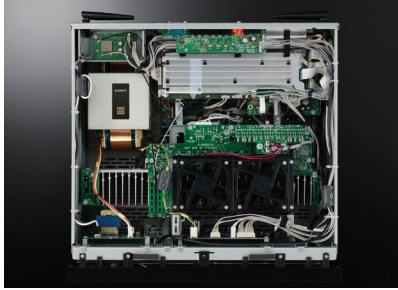

THE HEART OF INTEGRATION. A REVOLUTION IN HOME THEATER.

Our new line of A/V receivers offers the height of innovation for integrators and their customers. With full 8K¹ & 4K/120² HDCP 2.3 capability from source to screen, and support for the most common HDR formats, the ES series also comes with a suite of new integration features like enhanced compatibility with leading control systems. It's cinematic audio and video quality that only Sony ES can deliver.

QUALITY

The very definition of an elevated standard, the ES receiver line raises the bar for engineering, design, and build quality. From the inside out, every electronic component, screw placement, chassis element, and choice in materials has been considered for its ability to optimize performance.

8K & 4K/120

Equipped with the latest technology, including multiple HDMI inputs and outputs supporting 8K¹ and 4K/120² video sources, Sony ES receivers enable viewers to enjoy stunning picture quality and clarity.