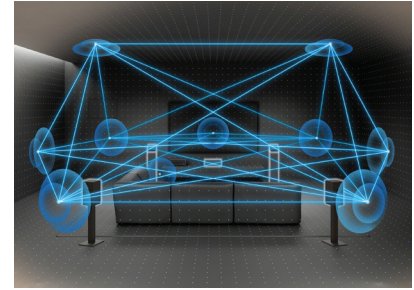

THE HEART OF INTEGRATION. A REVOLUTION IN HOME THEATER.

Our new line of A/V receivers offers the height of innovation for integrators and their customers. With full 8K¹ & 4K/120² HDCP 2.3 capability from source to screen, and support for the most common HDR formats, the ES series also comes with a suite of new integration features like enhanced compatibility with leading control systems. It's cinematic audio and video quality that only Sony ES can deliver.

QUALITY

The very definition of an elevated standard, the ES receiver line raises the bar for engineering, design, and build quality. From the inside out, every electronic component, screw placement, chassis element, and choice in materials has been considered for its ability to optimize performance.

360 SPATIAL SOUND MAPPING

Sony's exclusive 360 Spatial Sound Mapping³ technology creates a truly immersive sound field that adapts to each unique environment, creating an audio experience that feels like a movie theater or concert hall.